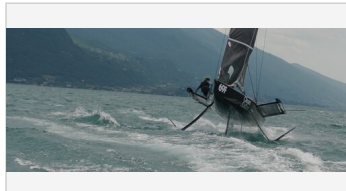

A_0010C012_250716_153421_a117H.mxf