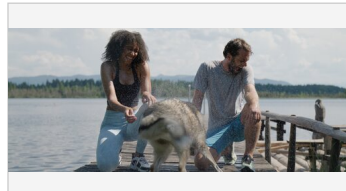

A001C010_2206219P.mxf

A001C059_220621DJ.mxf

A002C001_2206227A.mxf

A_0010C012_250716_153421_a117H.mxf

B_0002C011_250701_160852_c117H.mxf

A001C062_220621X1.mxf

KOMODO_LUT_Application_Samples_Mountain.R3D

01_4K60P_highlight_N-Log.NEV