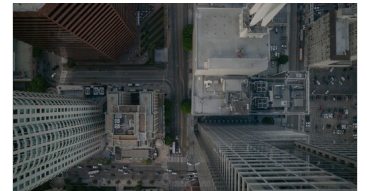

A006C021_150902_R0D0.mov