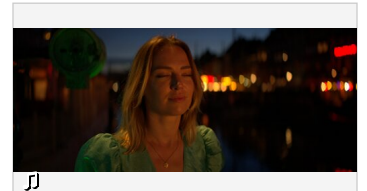

A001C010_2206219P.mxf

A001C059_220621DJ.mxf

A002C001_2206227A.mxf

A_0010C012_250716_153421_a117H.mxf

B_0002C011_250701_160852_c117H.mxf

A001C062_220621X1.mxf

KOMODO_LUT_Application_Samples_Mountain.R3D

01_4K60P_highlight_N-Log.NEV