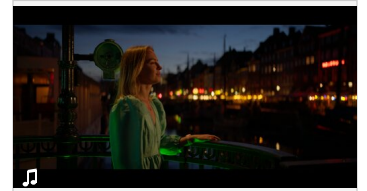

A001C059_220621DJ.mxf